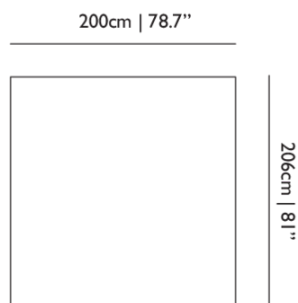

### Product

**WIDTH** 90cm | 35.4"  
**HEIGHT** 200cm | 78.7"  
**DEPTH** 35cm | 13.8"  
**WEIGHT NETTO** 1.2kg | 2.65lbs

### Packaging

**WIDTH** 28cm | 11"  
**HEIGHT** 40cm | 15.7"  
**CUBAGE** 0.04m<sup>3</sup> | 1.54ft<sup>3</sup>  
**LENGTH** 39cm | 15.4"  
**WEIGHT** 16.94kg | 37.35lbs

---

### Dimensions

### Product

**WIDTH** 200.66cm | 79"  
**HEIGHT** 205.74cm | 81"  
**DEPTH** 44.72cm | 17.6"  
**WEIGHT NETTO** 1kg | 2.2lbs